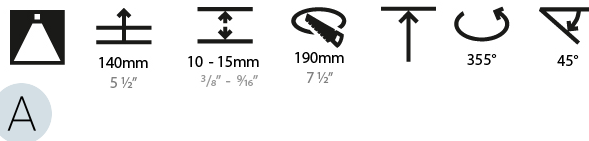

PHYSICAL

Shape: Round
Diameter (mm): 210
Diameter (in): 8 1/4
Height (mm): 170
Height (in): 6 11/16
Ceiling Thickness (mm): 10 / 12.5 / 15
Ceiling Thickness (in): 3/8 or 1/2 or 9/16
Min. Recessing Depth (mm): 140
Min. Recessing Depth (in): 5 1/2
Light Distribution: Adjustable / Indirect
Weight (kg): 1.4
Weight (lbs): 3.09
Fixture Finish: SSR / BKV / CWI / CRY / HAB / UFT / ITA / RUA / FTG / MYG / LOD / PUS / FRO / FUP / KIA / POP / BLS / SPG / MEY / GOH / GUM / CHC / COM / ABZ / JAG / OBR / MOS / ROR
Fixture Material: Aluminum Die Cast
Cut-out Measurements: D. - 190mm / 7 1/2"

ELECTRICAL

Lamp Type: LED (Zhaga Standard)
Input Wattage (W): 14
Total Output Wattage (W): 12
Dimming: Tri-Mode (Non-Dimming and Phase Dimming (120Vac only) and 0-10V Dimming)
Driver Included: No
Driver Location: Recessed Housing
Driver Type: Constant Current - Universal
Housing: See components
Input Voltage (V): 120 - 277
Constant Current (MA): 350

LED

Number of LEDs: 1
Color Temperature (°K): 2700 / 3000 / 3500 / 4000
Max. Delivered Lumen (lm): 1124 / 1210 / 1258 / 1284
Nominal Lumen (lm): 1246 / 1342 / 1396 / 1424
CRI: >90 CRI
Lamp Life (hrs): 50000

OPTICAL

Reflector°: 12
Optic°: Lens Pack - No Lens / Linear Spread Lens / Honeycomb / Spread Lens
Adjustability: Rotational 355°; Tilt 45°

RATINGS AND CERTIFICATIONS

Certified By: Certified for North American Standards
IP rating: IP20