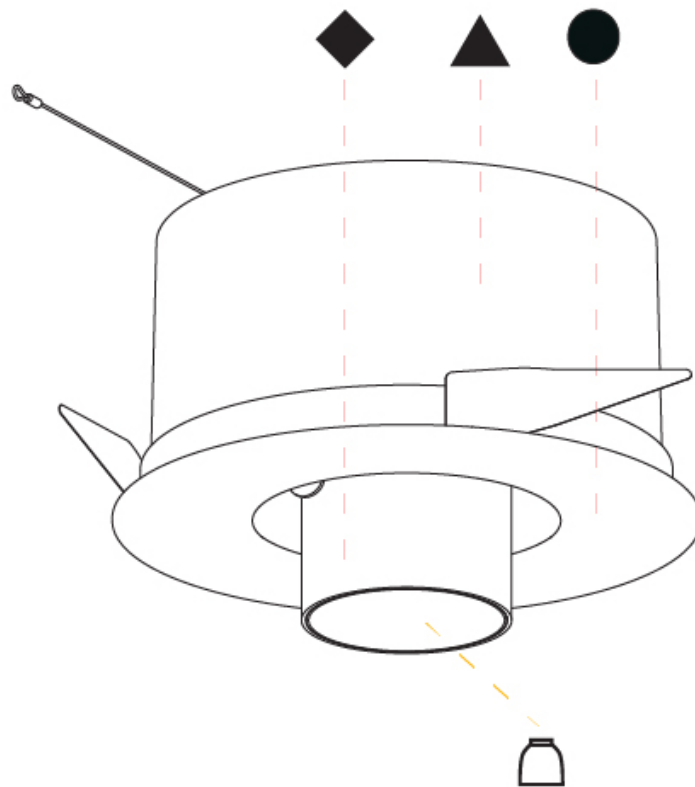

IMAGINE ROUND RECESSED

A35380-

PROJECT _____

TYPE _____

SPECIFIER _____

QUANTITY _____

DATE _____

A